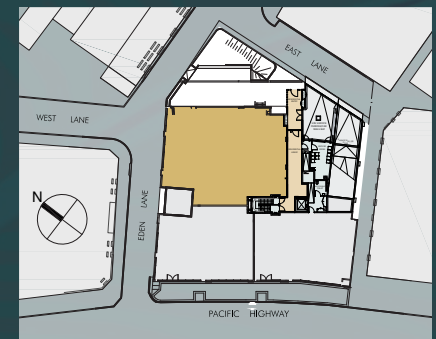

EAST LANE

— NORTH  SYDNEY —

TENANCY 1A

177m²

TENANCY 1B

159m²

Disclaimer: This plan is solely for illustrative purposes only and whilst the plan is believed to be correct at the time of drafting it is not guaranteed and we reserve the right to make changes at any time for any reason including planning approval conditions without notice. Areas shown are architectural measurements only and may vary from strata areas. Bulkheads necessary for services are not depicted while windows and glazing positions, sizes, dimensions and numbers may vary. Furniture and fit out is illustrative only and should not be taken to indicate the final position of services. Tenancies are sold as a shell, not including fit out.

EAST LANE

— NORTH  SYDNEY —

TENANCY 1C

87m²

TENANCY 1D

251m²

Disclaimer: This plan is solely for illustrative purposes only and whilst the plan is believed to be correct at the time of drafting it is not guaranteed and we reserve the right to make changes at any time for any reason including planning approval conditions without notice. Areas shown are architectural measurements only and may vary from strata areas. Bulkheads necessary for services are not depicted while windows and glazing positions, sizes, dimensions and numbers may vary. Furniture and fit out is illustrative only and should not be taken to indicate the final position of services. Tenancies are sold as a shell, not including fit out.