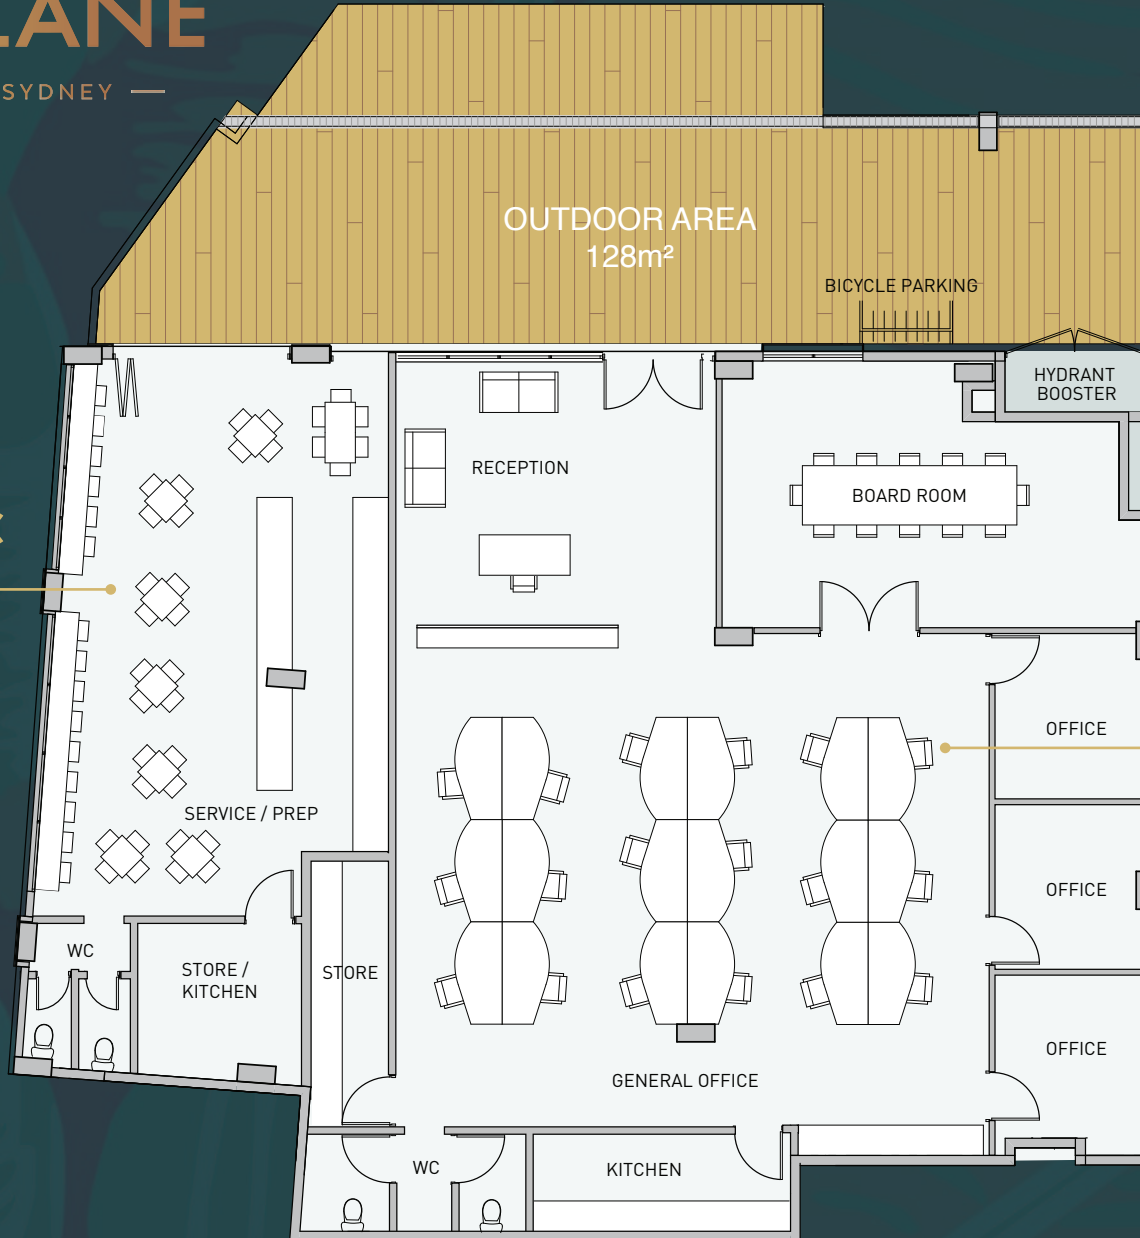

EAST LANE

— NORTH  SYDNEY —

TENANCY 1A

177m²

TENANCY 1B

159m²

Disclaimer: This plan is solely for illustrative purposes only and whilst the plan is believed to be correct at the time of drafting it is not guaranteed and we reserve the right to make changes at any time for any reason including planning approval conditions without notice. Areas shown are architectural measurements only and may vary from strata areas. Bulkheads necessary for services are not depicted while windows and glazing positions, sizes, dimensions and numbers may vary. Furniture and fit out is illustrative only and should not be taken to indicate the final position of services. Tenancies are sold as a shell, not including fit out.

EAST LANE

— NORTH  SYDNEY —

TENANCY 1C

87m²

TENANCY 1D

251m²

Disclaimer: This plan is solely for illustrative purposes only and whilst the plan is believed to be correct at the time of drafting it is not guaranteed and we reserve the right to make changes at any time for any reason including planning approval conditions without notice. Areas shown are architectural measurements only and may vary from strata areas. Bulkheads necessary for services are not depicted while windows and glazing positions, sizes, dimensions and numbers may vary. Furniture and fit out is illustrative only and should not be taken to indicate the final position of services. Tenancies are sold as a shell, not including fit out.