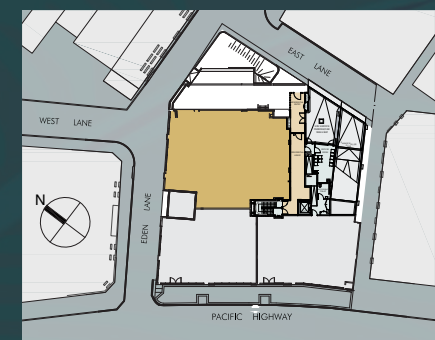

EAST LANE

— NORTH  SYDNEY —

TENANCY 1

341m²

Disclaimer: This plan is solely for illustrative purposes only and whilst the plan is believed to be correct at the time of drafting it is not guaranteed and we reserve the right to make changes at any time for any reason including planning approval conditions without notice. Areas shown are architectural measurements only and may vary from strata areas. Bulkheads necessary for services are not depicted while windows and glazing positions, sizes, dimensions and numbers may vary. Furniture and fit out is illustrative only and should not be taken to indicate the final position of services. Tenancies are sold as a shell, not including fit out.

EAST LANE

— NORTH  SYDNEY —

TENANCY 1A

177m²

TENANCY 1B

159m²

Disclaimer: This plan is solely for illustrative purposes only and whilst the plan is believed to be correct at the time of drafting it is not guaranteed and we reserve the right to make changes at any time for any reason including planning approval conditions without notice. Areas shown are architectural measurements only and may vary from strata areas. Bulkheads necessary for services are not depicted while windows and glazing positions, sizes, dimensions and numbers may vary. Furniture and fit out is illustrative only and should not be taken to indicate the final position of services. Tenancies are sold as a shell, not including fit out.