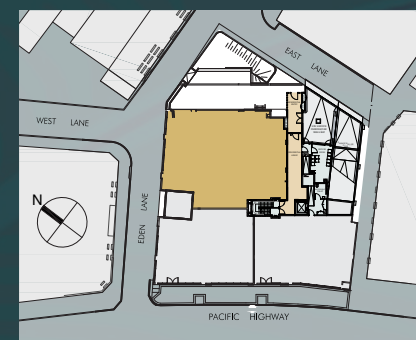

EAST LANE

— NORTH  SYDNEY —

TENANCY 1A

177m²

TENANCY 1B

159m²

Disclaimer: This plan is solely for illustrative purposes only and whilst the plan is believed to be correct at the time of drafting it is not guaranteed and we reserve the right to make changes at any time for any reason including planning approval conditions without notice. Areas shown are architectural measurements only and may vary from strata areas. Bulkheads necessary for services are not depicted while windows and glazing positions, sizes, dimensions and numbers may vary. Furniture and fit out is illustrative only and should not be taken to indicate the final position of services. Tenancies are sold as a shell, not including fit out.

EAST LANE

— NORTH  SYDNEY —

TENANCY 1C

87m²

TENANCY 1D

251m²

Disclaimer: This plan is solely for illustrative purposes only and whilst the plan is believed to be correct at the time of drafting it is not guaranteed and we reserve the right to make changes at any time for any reason including planning approval conditions without notice. Areas shown are architectural measurements only and may vary from strata areas. Bulkheads necessary for services are not depicted while windows and glazing positions, sizes, dimensions and numbers may vary. Furniture and fit out is illustrative only and should not be taken to indicate the final position of services. Tenancies are sold as a shell, not including fit out.